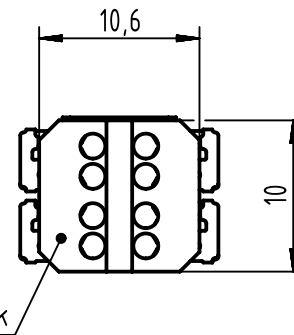

← Wire inserting direction

for wire gauge AWG 22-24

2082000005XL	100
20820000005	10
Part-no.	Quantity

	All rights reserved Department EC PD - RO	All Dimensions in mm Original Size DIN A4			Scale 2:1	Free size tol.		Ref. Sub.	
		Created by POPESCUD	Inspected by PRIESTER	Standardisation HOFFMANN	Date 2017-11-27	State Final Release			
HARTING Electronics GmbH D-32339 Espelkamp		Title preLink Terminal mod AWG22/24 black 1=10						Doc-Key / ECM-Nr. 100661693/UGD/000/B 500000128437	
		Type TB	Number 20820000005			Rev. B	Page 1/1		